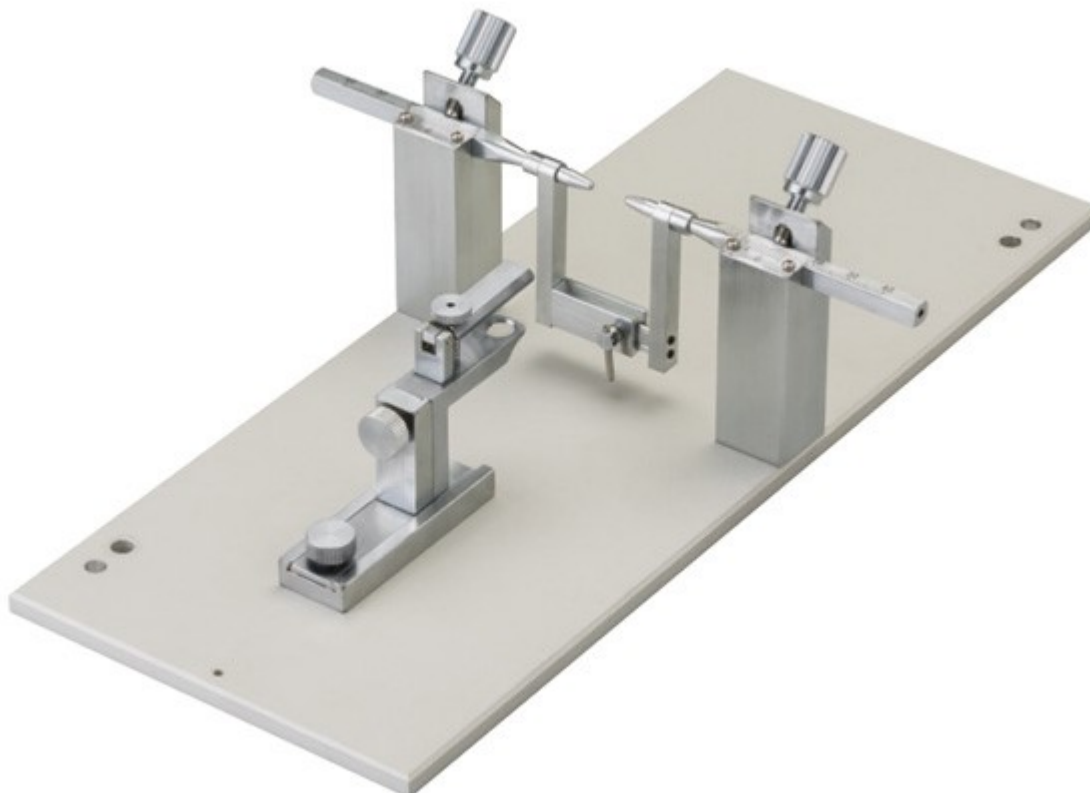

# SR-AR

## Head Holding Device (for Rats)

**Can convert to stereotaxic instrument for rats.**

This model can be attached to the base plate in the SR series. Your existing stereotaxic instrument can be used for rats with this device.

## Specification

<b>Accessories included</b>	<u>EB-3A</u> Ear Bars for Rats (in a pair) <u>EB-4N</u> Auxiliary Ear Bar for Rats Hex Wrench Mounting Knob
<b>Dimensions/Weight</b>	W300 × D200 × H89mm, 1.2kg